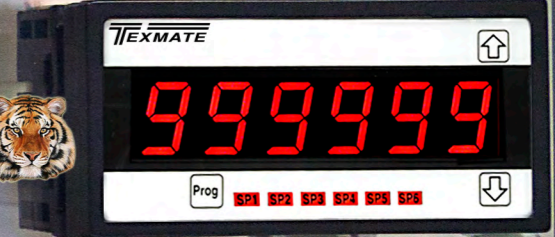

DI-60 E/T Water Tight Option