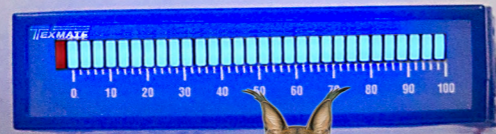

DL-40 0.8" Large Digits

AM-30 with Set Points

Dual View DV Series

GI-50 E/T

DL-40

DVM-5

DI-602A E/T with Optional Metal Surround Case

DD-40

FI-B101D50 E/T

DI-50 E/T B51

DI-503 E/T

> Go to Texmate Baragraph Page

Lockable NEMA 4X Water & Dust Proof Cover