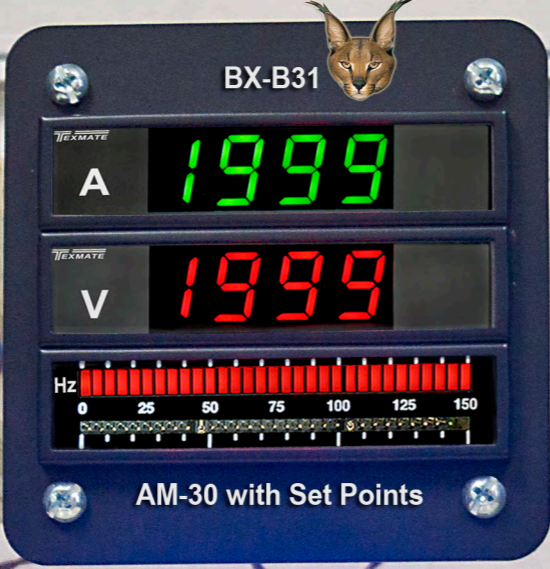

DL-40 0.8" Large Digits

AM-30 with Set Points

Dual View DV Series

GI-50 E/T

DL-40

DVM-5

DI-602A E/T with Optional Metal Surround Case

DD-40

FI-B101D50 E/T

DI-50 E/T B51

DI-503 E/T

> Go to Texmate Baragraph Page

Lockable NEMA 4X Water & Dust Proof Cover