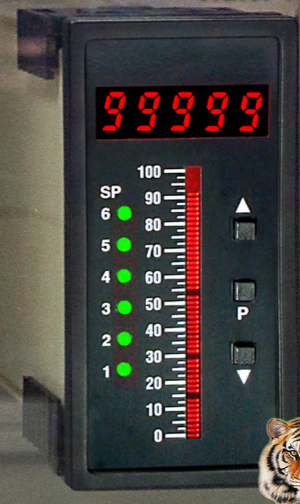

FI-B101D50 E/T

DI-50 E/T B51

DI-503 E/T

> Go to Texmate Baragraph Page

Lockable NEMA 4X Water & Dust Proof Cover