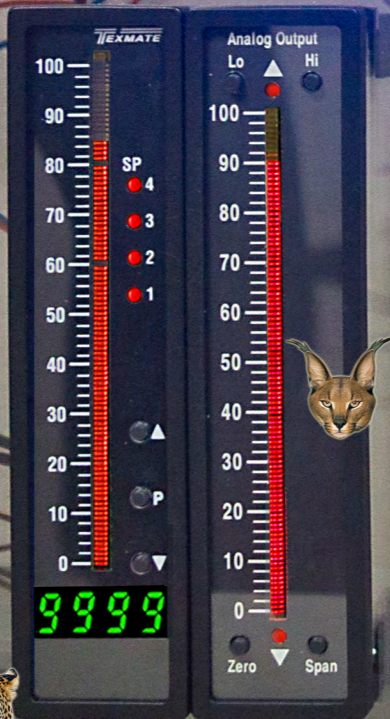

DL-40 0.8" Large Digits

AM-30 with Set Points

Dual View DV Series

GI-50 E/T

DL-40

DVM-5

DI-602A E/T with Optional Metal Surround Case

DD-40

BX-B31

FL-B101D40

DI-60 E/T Water Tight Option

FL-B202Q

FX-B101Q

PL-B101D40

MU-35

BL-B51D40

FI-B101D50 E/T

DI-50 E/T B51

DI-503 E/T

> Go to Texmate Baragraph Page

Lockable NEMA 4X Water & Dust Proof Cover