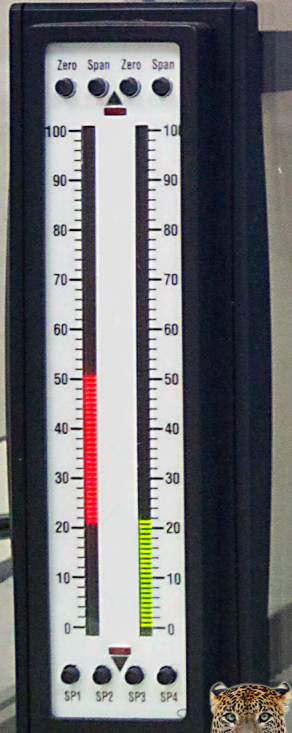

DL-40 0.8" Large Digits

AM-30 with Set Points

Dual View DV Series

GI-50 E/T

DL-40

DVM-5

DI-602A E/T with Optional Metal Surround Case

DD-40

BX-B31

FL-B101D40

DI-60 E/T Water Tight Option

FL-B202Q

FX-B101Q

PL-B101D40

MU-35

BL-B51D40

FI-B101D50 E/T

DI-50 E/T B51

DI-503 E/T

> Go to Texmate Baragraph Page

Lockable NEMA 4X Water & Dust Proof Cover