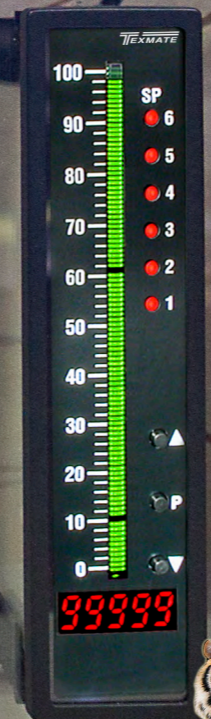

DL-40 0.8" Large Digits

AM-30 with Set Points

Dual View DV Series

GI-50 E/T

DL-40

DVM-5

DI-602A E/T with Optional Metal Surround Case

DD-40

BX-B31

FL-B101D40

DI-60 E/T Water Tight Option

FL-B202Q

FX-B101Q

PL-B101D40

MU-35

BL-B51D40

FI-B101D50 E/T

DI-50 E/T B51

DI-503 E/T

> Go to Texmate Baragraph Page

Lockable NEMA 4X Water & Dust Proof Cover